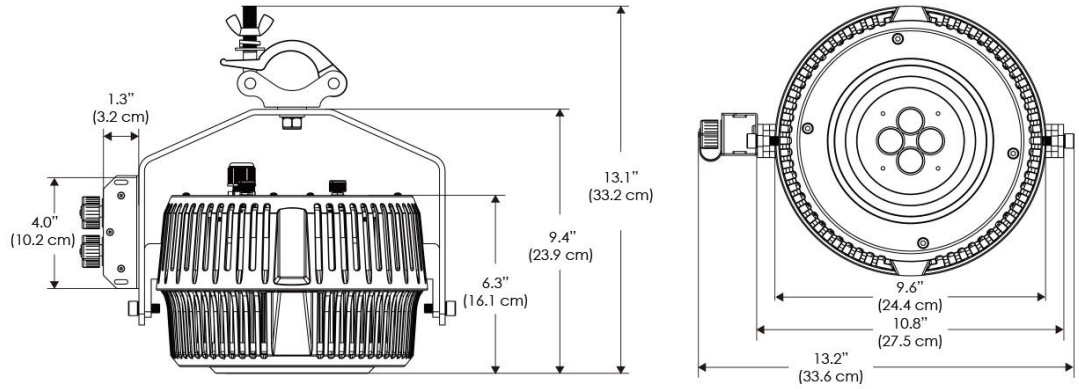

MECHANICAL FIGURES

W2KX-CLP