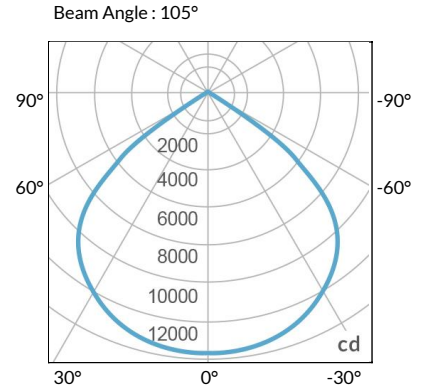

## PHOTOMETRIC DATA

### AMZ

Distance		3' (~1.0 m)	5' (~1.5 m)	10' (~3.0 m)
@4000K	fc	1620	561	168
	lux	17436	6033	1808
@6500K	fc	1647	570	171
	lux	17725	6133	1838
Beam Diameter		Ø 4.7' (1.4m)	Ø 7.9' (2.4m)	Ø 15.8' (4.8m)

### TLB

Distance		3' (~1.0 m)	5' (~1.5 m)	10' (~3.0 m)
@8000K	fc	946	344	97
	lux	10180	3701	1044
@14000K	fc	1398	510	134
	lux	15045	5483	1436
Beam Diameter		Ø 4.5' (1.4m)	Ø 7.6' (2.3m)	Ø 15.2' (4.6m)