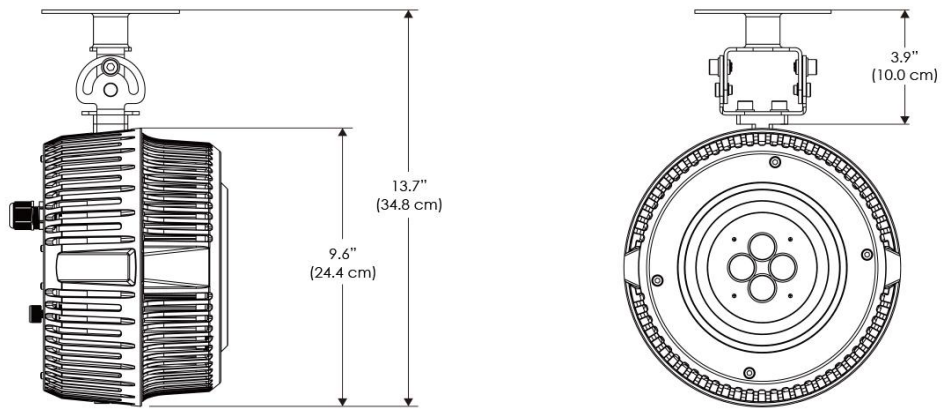

MECHANICAL FIGURES

W2KX-CLP

W2KX-PVT

Power Supply
100-277V PSU