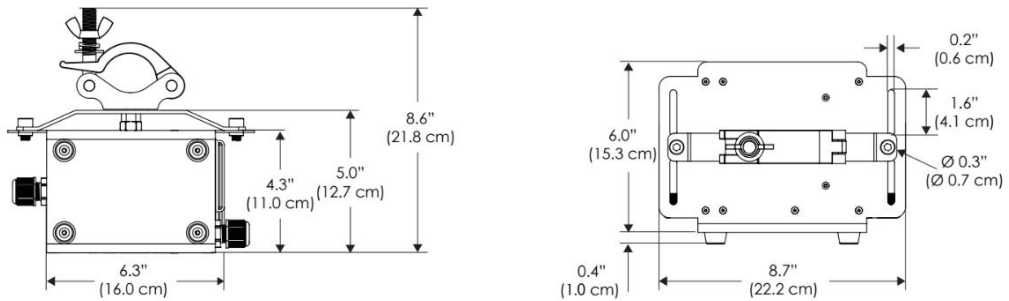

Power Supply
100-240V PSU