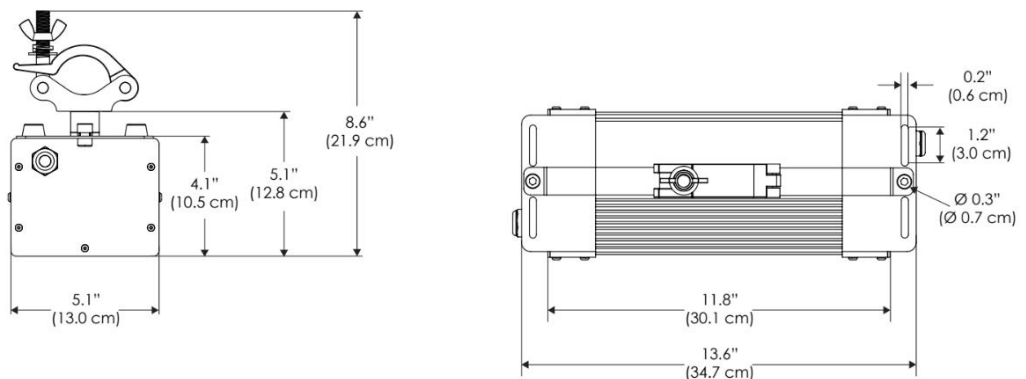

### SPECIFICATIONS

Beam Angle	105°
Spectrum Type	AMZ : Plant Flourish & Growth
	TLB : Coral Health & Growth
Control	Intensity (0% - 100%), CCT
LED Source	DiCon Dense Matrix LED
Power Draw	AMZ : 720W
	TLB : 800W
AC Input Voltage	100 - 277V AC, 60Hz
Cooling	Fan Cooled
Operating Temperature	32 - 104°F (0 - 40°C)
Fixture Weight	8.6lb (~3.9kg)
Power Supply Weight	100 - 240v : 7.5lb (~3.4kg)
	100 - 277v : 14.1lb (~6.4kg)

## PHOTOMETRIC DATA

### AMZ

Distance		3' (~1.0 m)	5' (~1.5 m)	10' (~3.0 m)
@4000K	fc	1620	561	168
	lux	17436	6033	1808
@6500K	fc	1647	570	171
	lux	17725	6133	1838
Beam Diameter		Ø 4.7' (1.4m)	Ø 7.9' (2.4m)	Ø 15.8' (4.8m)

### TLB

Distance		3' (~1.0 m)	5' (~1.5 m)	10' (~3.0 m)
@8000K	fc	946	344	97
	lux	10180	3701	1044
@14000K	fc	1398	510	134
	lux	15045	5483	1436
Beam Diameter		Ø 4.5' (1.4m)	Ø 7.6' (2.3m)	Ø 15.2' (4.6m)